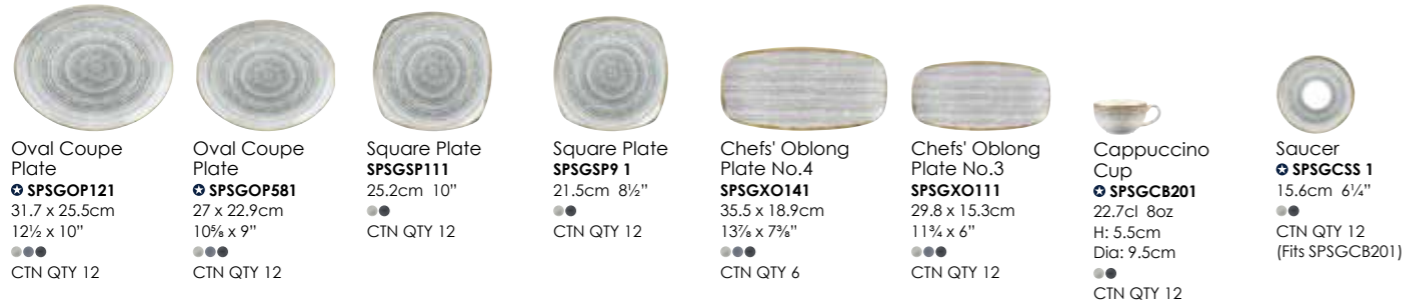

Oval Coupe Plate
● SPSGOP121
31.7 x 25.5cm
12½ x 10"
●●●
CTN QTY 12

Oval Coupe Plate
● SPSGOPS81
27 x 22.9cm
10¾ x 9"
●●●
CTN QTY 12

Square Plate
SPSGSP111
25.2cm 10"
●●
CTN QTY 12

Square Plate
SPSGSP91
21.5cm 8½"
●●
CTN QTY 12

Chefs' Oblong Plate No.4
SPSGXO141
35.5 x 18.9cm
13¾ x 7½"
●●●
CTN QTY 6

Chefs' Oblong Plate No.3
SPSGXO111
29.8 x 15.3cm
11¾ x 6"
●●●
CTN QTY 12

Cappuccino Cup
● SPSGCB201
22.7cl 8oz
H: 5.5cm
Dia: 9.5cm
●●
CTN QTY 12

Saucer
● SPSGCS1
15.6cm 6¼"
●●
CTN QTY 12
(Fits SPSGCB201)