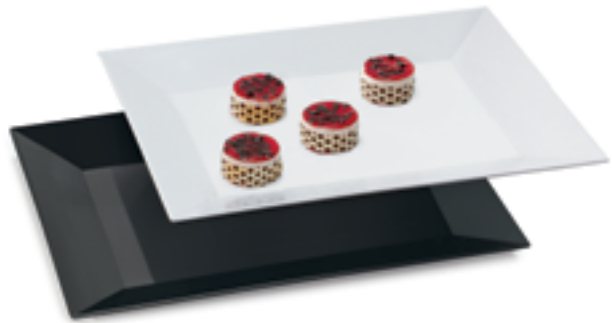

SB-1472-OW 14" x 7" 6 ea.
36 cm x 18 cm

BAKE & BREW TRAYS

AVAILABLE COLORS

Melamine Tray with Scalloped Edge

ML-88-	3.1 qt., 13.75" x 9.5"	2.9 L, 34.9 cm x 24.1 cm	6 ea.	Colors
ML-155-	14" x 11.5"	35.6 cm x 29.2 cm	6 ea.	W BK RSP W BK -

Melamine Tray with Scalloped Edge

ML-128-	13.5" x 5.25"	34.3 cm x 13.3 cm	12 ea.	Colors
ML-87-	1.8 qt., 17.5" x 6.75"	1.7 L, 44.5 cm x 17.2 cm	6 ea.	W BK - W BK RSP
ML-112-	19" x 5.25"	48.3 cm x 13.3 cm	12 ea.	W BK -
ML-129-	21" x 5.25"	53.3 cm x 13.3 cm	12 ea.	W BK -
ML-113-	23" x 5.25"	53.3 cm x 13.3 cm	12 ea.	W BK -

Melamine Tray with Scalloped Edge

ML-154-	14" x 5.5"	35.6 cm x 14 cm	6 ea.	Colors
				W BK RSP

Also available in Tuscan (TC) see pg. 156

BUN PAN RACK COMPATIBLE TRAYS
 ML-99 Trays fit standard 26" x 18" bun pan racks.
 Two ML-293 Trays fit bun pan racks horizontally.