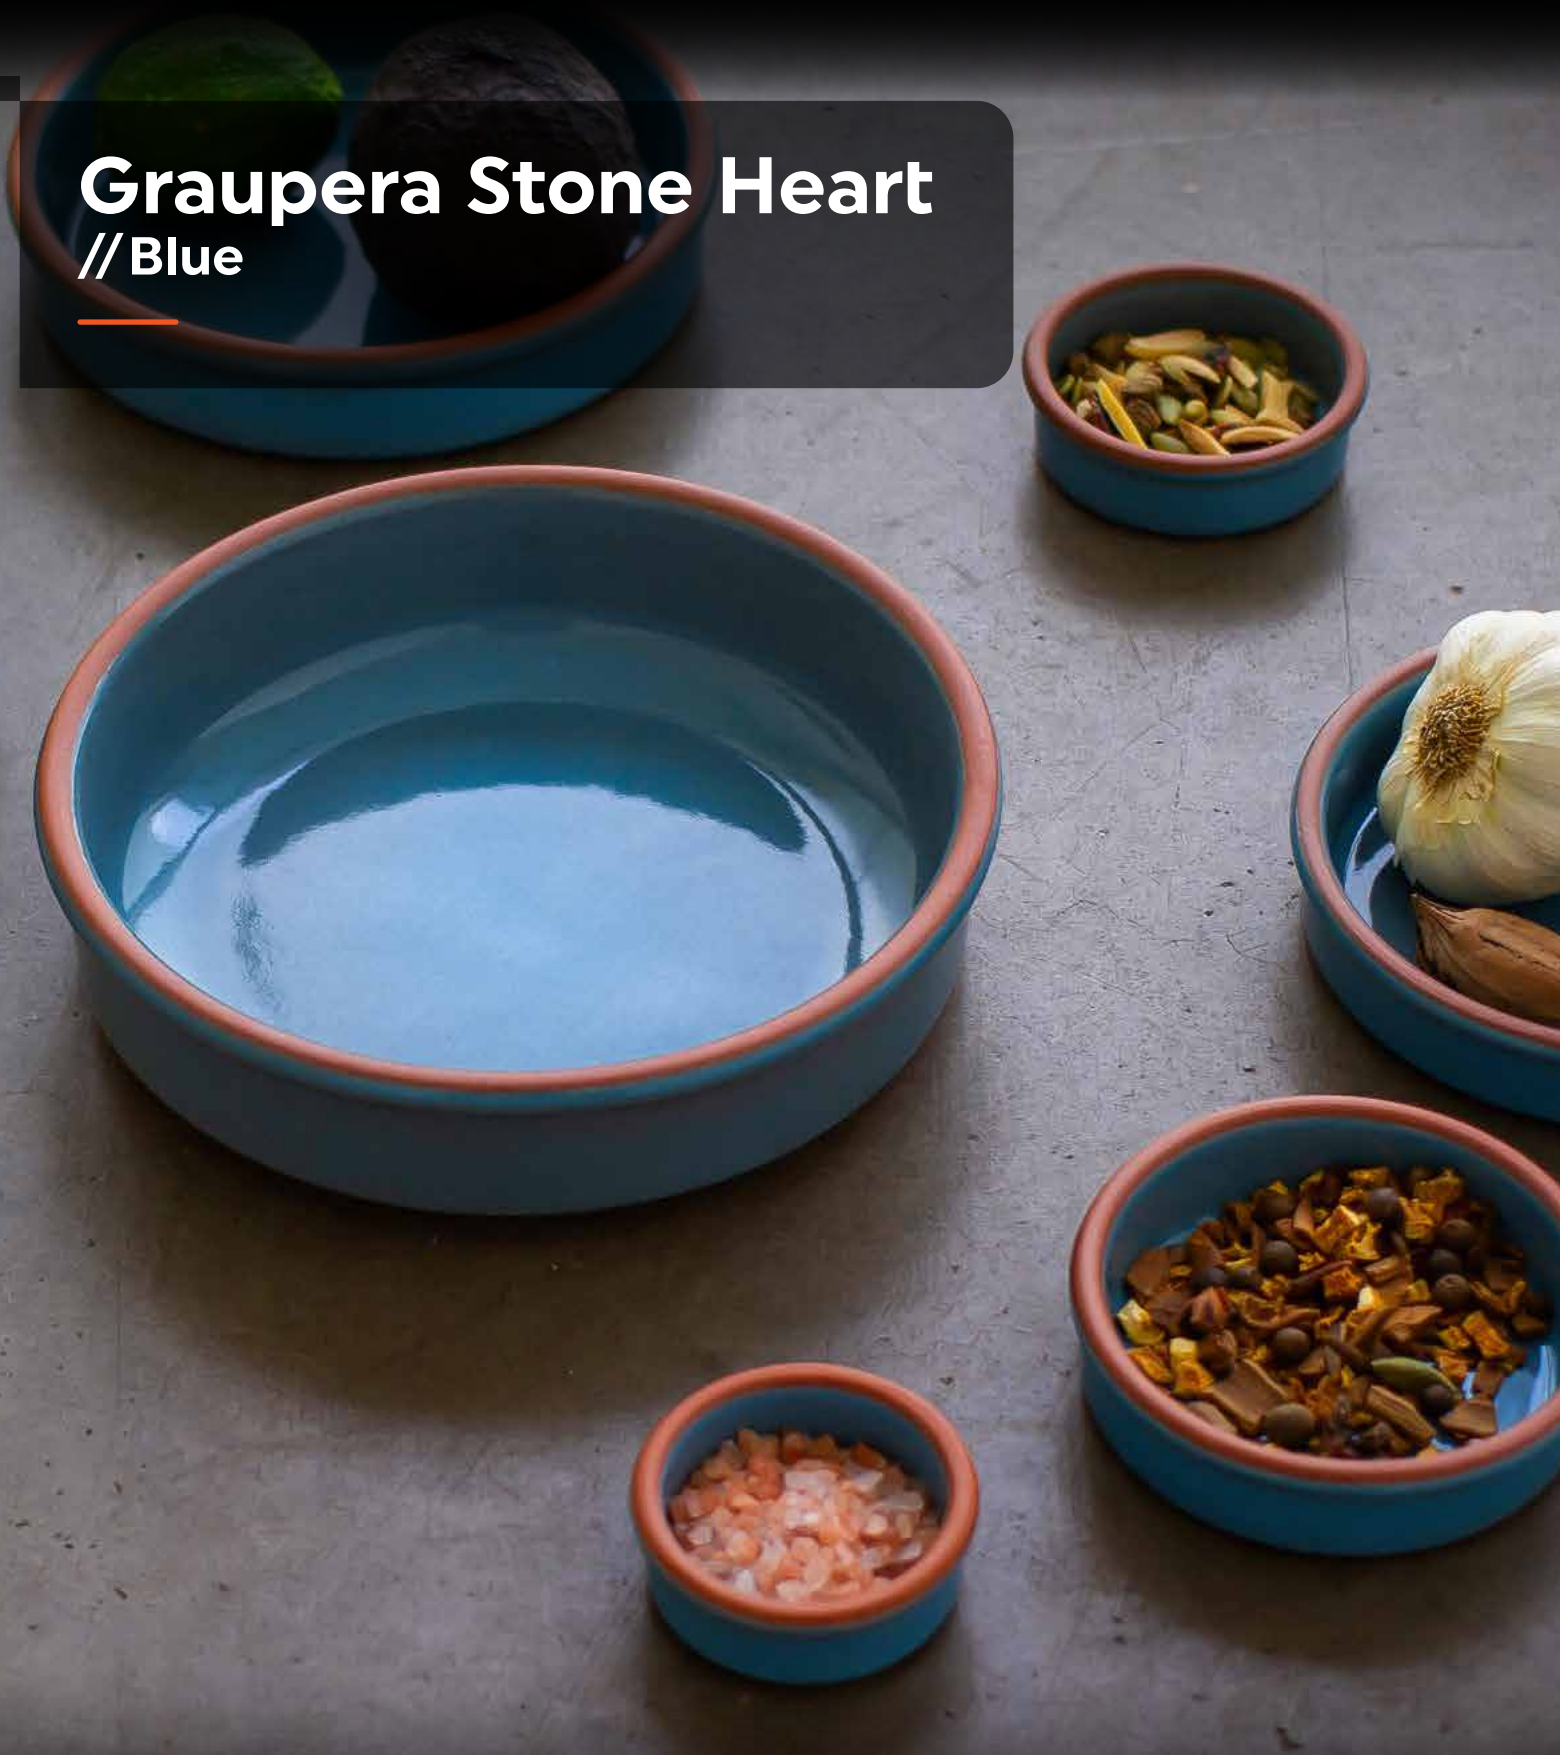

Graupera Stone Heart

// Blue