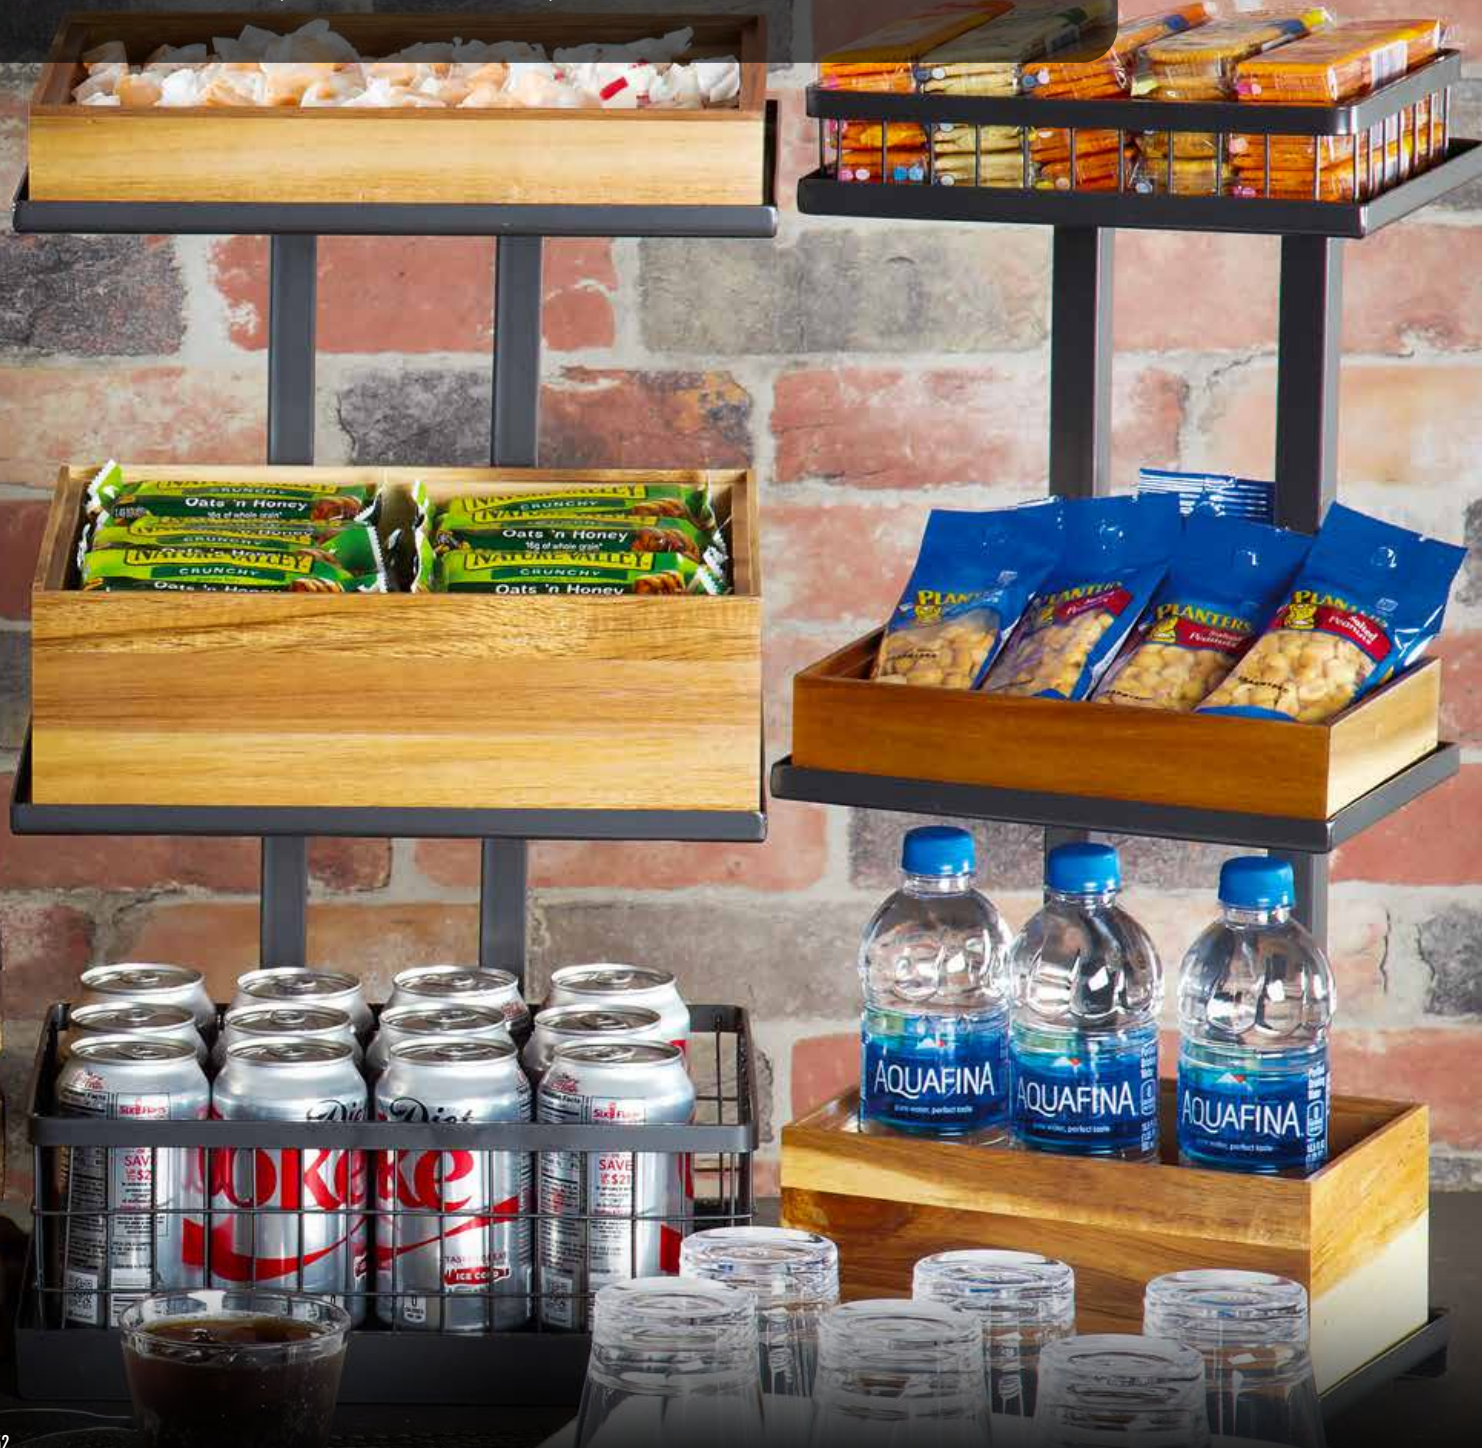

Additional New Products

Looking for comprehensive solutions for your tabletop accessories and point-of-purchase needs? See our latest additions to both offerings. With a full range of options, you can optimize your store space for revenue-generating displays. Choose from countertop, under-table or floor stands, stationary or with wheels and locking casters. Trust GET to provide the best in tabletop and POP solutions.

Tabletop Accesories

Point of Purchase